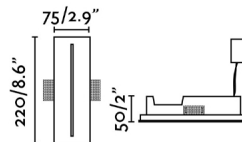

General characteristics

Fixation	Wall
Type	III
IP	20
Max. Power	1W
Cutting size	231x85mm

Material

Body/Structure	Plaster
----------------	---------

Lighting characteristics

Light source included	Yes
Maximum ceiling thickness	33
Light source	HIGH POWER LED
Temperature	3000K
	
LM	112lm
CRI	>80
Dimmable light source	Yes
Flow symmetry	ASIMETRICO
Energy classification	F