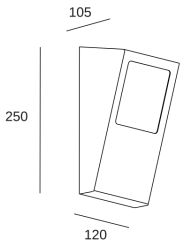

NIKA

LedsC4 Team

PX-0203-NEG

Wall fixture IP44 NIKA E27 15 Black

TECHNICAL FEATURES

IP44

Luminaire total power : 15W

Structure material : Steel

LUMINOTECHNIC FEATURES

Lampholder	Quantity	Light source power (W)	Correlated Colour Temperature (CCT)
E27	1	Max. power 15W	-

LOGISTICS

Net weight (kg): 0.6

Packaged weight (kg): 1

Packaging: 130mm x 110mm x 250mm