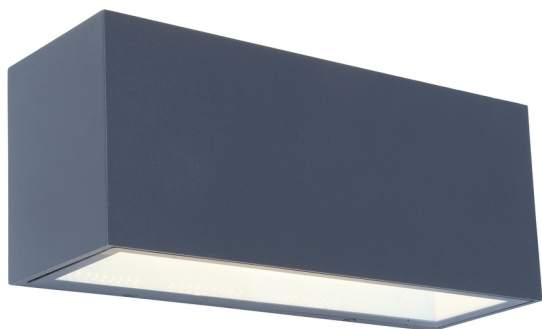

GEMINI

****Die-cast Aluminium LED Wall luminaire****Minimalistic design but great in light output of 3300 lumen. This elegant brick light in dark grey anthracite aluminum radiates a perfect light beam. The large version is very convenient for an installation on a certain height. Thanks to the light output of more than 3300 lumen, the light beam will cover the full surface in the two directions.

General information

| | |
|---------------------|----------------------|
| Item Number : | 5189104118 |
| Light Type : | Wall Light |
| Fixture material : | HEAVY-DUTY ALUMINIUM |
| Diffusor material : | FROST GLASS |
| Fixture Color : | Dark Grey |
| EAN number : | 6939412033914 |
| Warranty : | 5 Years |