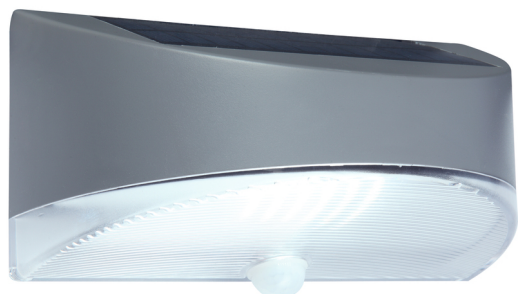

## BREAD

Compact and easy to install solar wall light will fit perfectly to many different outdoor styles. The built-in motion sensor assures you a welcoming light throughout the night.

### General information

Item Number :	6901501000
Light Type :	Solar Light
Fixture material :	SYNTHETICS
Diffusor material :	CLEAR PC
Fixture Color :	without
EAN number :	4250294307729
Warranty :	2 Years

### Light engine

Fitting :	LED
Lamps included :	No
Lumen :	100
Watts :	1,2 W
CRI :	80
Energy Efficiency :	
Light Color :	

### Dimensions

Width :	220 mm
Length :	124 mm
Height :	114 mm