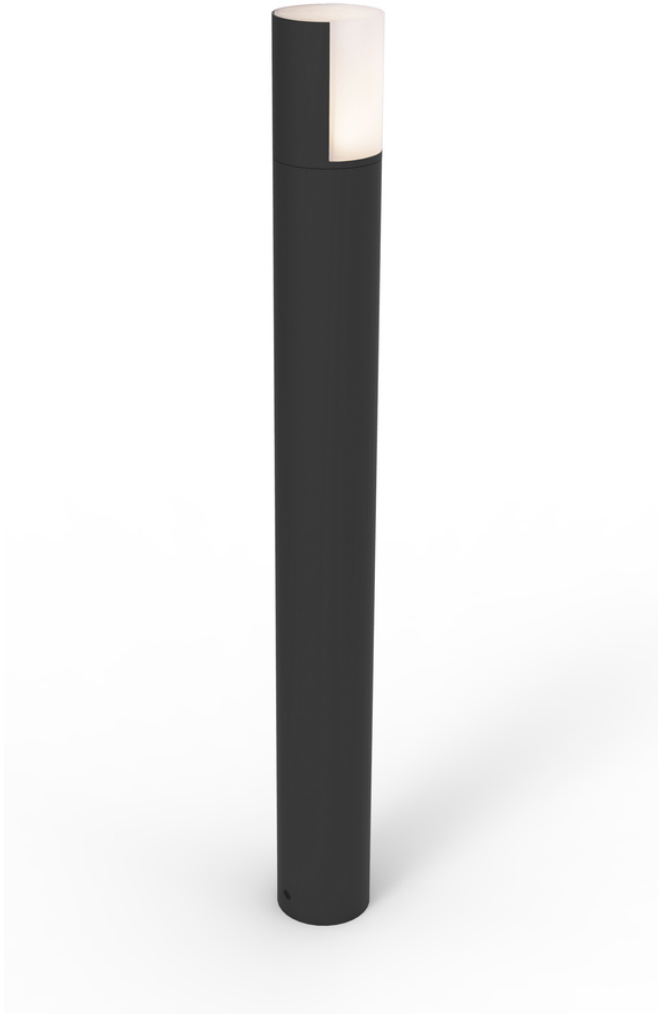

CYRA

Tubular outdoor LED light with a combination of anthracite grey aluminium body and opal white diffuser. The moveable heads offer you a 350 degree rotation possibility resulting in a nice glow on your external wall or frontal diffuse lightbeam. Available as two light wall light or bollard.

General information

Item Number :	7198101012
Light Type :	Pole Light
Fixture material :	HEAVY-DUTY ALUMINIUM
Diffusor material :	OPAL PC
Fixture Color :	Matt Black
EAN number :	6939412011622
Warranty :	5 Years

Dimensions

Width :	78 mm
Length :	78 mm
Height :	650 mm