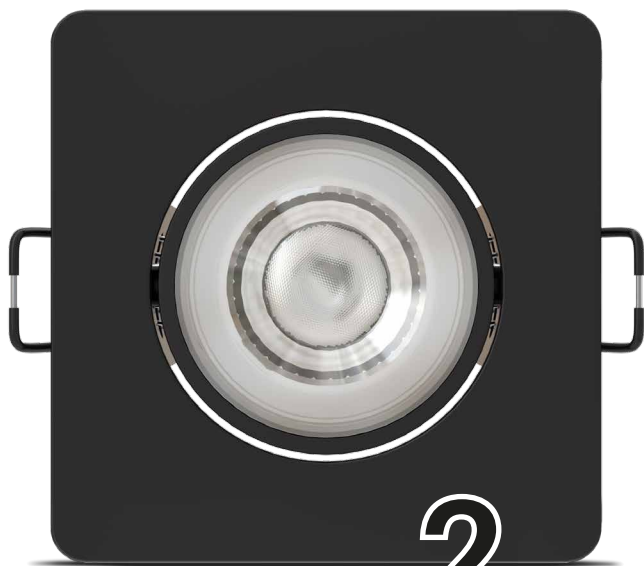

Product name	Modee LED Downlight Square 4,8W 4000K IP20 D80xH32mm ROT (420 lumen) Black ERP
Valid from	2025.06.05.

PRODUCT DETAILS

IEC Protection Class	Class II ☐
Color Mode	4000K
Material	Plastic & metal
Shape	Square
Base	AC
Wattage	4,8W
Wattage reference	-
Lumen Output	420 lumen
Lumen/wattage	87,5 lumen/watt
Power factor	<0.5
Voltage	AC220-240V 50/60Hz
Beam Angle	36°
Dimmable	No
Linkable	Yes, up to 10pcs
Dimensions	80x80xH32mm
Cut-out Size	D65mm
Energy label (new)	F
Lifetime	25.000h
CRI	≥80
IP	IP20
Extras	Tilttable head (25°)

PACKAGING DETAILS

Packaging type	color packaging
Quantity/packaging	1
Size/packaging	88x34x81mm
Quantity/carton	100
Size/carton	455x360x179mm

PRODUCT IDENTIFYING

4000K
ML-DL4000K4,8WSR-BN
EAN (product): 5999145403904
EAN (carton): 5999145403911

2 YEARS
GUARANTEE