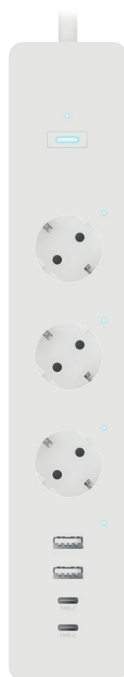

Product name	Modee Smart Lighting Filament LED Wi-Fi TUYA Smart 3-way Extension Socket
Valid from	2022.05.12.

2 YEARS
GUARANTEE

Order it online! www.smokingacc.hu
Email us: info@smokingacc.hu

PRODUCT DETAILS

Material	Aluminium, Plastic
Shape	Rectangle
Base	EU Plug
Max. Load	3680W
Voltage	AC220-240V/50Hz
Amperage	16A
Number of sockets	3
USB	2xUSB-A, 2xUSB-C
Network	2.4Ghz
ON/OFF Switch	Yes
Max. Humidity	80%
Min. Temperature	-10°C
Max. Temperature	+40°C
Bluetooth	Yes
Protections	Surge-, Child- and Overload Protection
Dimensions	L350xW65xH40mm
More functions	in TUYA Smart App

PACKAGING DETAILS

Packaging type	color packaging
Quantity/packaging	1
Size/packaging	92x85x375mm
Quantity/carton	25
Size/carton	485x445x390mm

PRODUCT IDENTIFYING

3-way Extension Socket
MSC-SC3W1,5M1,5
EAN (product): 5999570715689
EAN (carton): 5999570715719