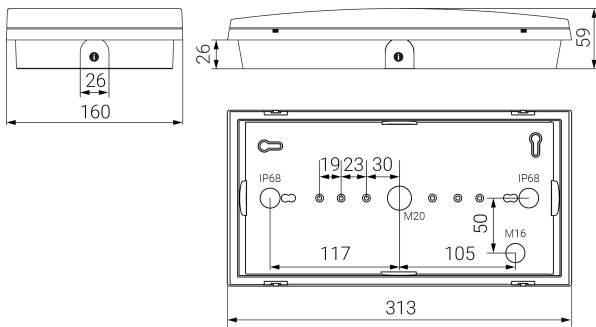

GENNIUS

Technical datasheet

Emergency Lighting
Ref. GE-200L

UNE 60598-2-22
230V 50/60HZ

Emergency Lighting: GENNIUS. Reference: GE-200L, manufactured by Normalux. Lumens 200 lm. Autonomy (h) 1h. Operating mode: Non Maintained. Installation: Surface Mounting. Light source: Led. Battery of: Ni-Cd 3.6V/750mAh. IP: 68. IK: 09. Version: Standard. Color: White. Casing: Self-Extinguishing ABS+PC. Voltage: 230V 50/60Hz. Dimensions (mm): 313 x 160 x 59 mm. Manufactured according UNE 60598-2-22 regulations. Compatible with S-TE remote control.

Dimensions (mm):

● Prensaestopa M20 (no incluido)
Cable gland M20 (not included)

Lumens	200 lm
Color temperatures (K)	5700
Light source	Led
Autonomy (h)	1h
Battery	Ni-Cd 3.6V/750mAh
Power (W)	1W
Operating mode	Non Maintained
Class	II
IP	68
IK	09
Operating temperature (°C)	5 to 35
Remote control	Yes