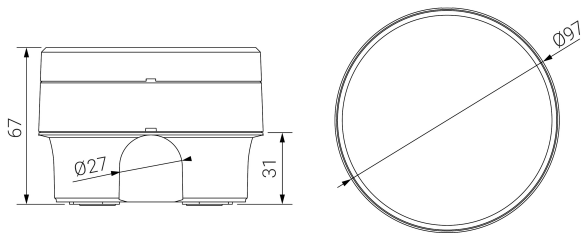

ARQUE

Dimensions (mm):

Photometric data:

Technical datasheet

Emergency Lighting

Ref. QSE-200L

UNE 60598-2-22
230V 50/60HZ

Emergency Lighting: ARQUE. Reference: QSE-200L, manufactured by Normalux. Lumens 200 lm. Autonomy (h) 1h. Operating mode: Non Maintained. Installation: Surface Mounting. Light source: Led. Battery of: Ni-Cd 3.6V/750mAh. IP: 65. IK: 09. Version: Standard. Color: White. Casing: Polycarbonate. Voltage: 230V 50/60Hz. Dimensions (mm): 97 x 97 x 67 mm. Manufactured according UNE 60598-2-22 regulations. Compatible with S-TE remote control.