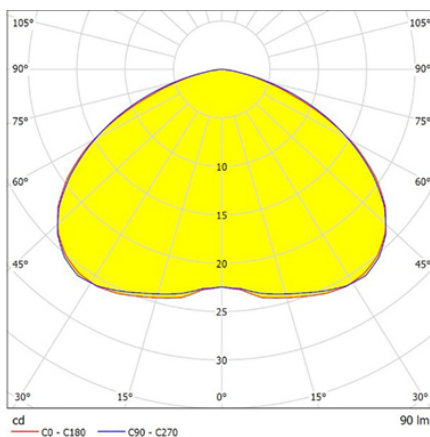

ARQUE

Dimensions (mm):

Photometric data:

Technical datasheet

Emergency Lighting

Ref. QSE-200L

UNE 60598-2-22
230V 50/60HZ

Emergency Lighting: ARQUE. Reference: QSE-200L, manufactured by Normalux. Lumens 200 lm. Autonomy (h) 1h. Operating mode: Non Maintained. Installation: Surface Mounting. Light source: Led. Battery of: Ni-Cd 3.6V/750mAh. IP: 65. IK: 09. Version: Standard. Color: White. Casing: Polycarbonate. Voltage: 230V 50/60Hz. Dimensions (mm): 97 x 97 x 67 mm. Manufactured according UNE 60598-2-22 regulations. Compatible with S-TE remote control.