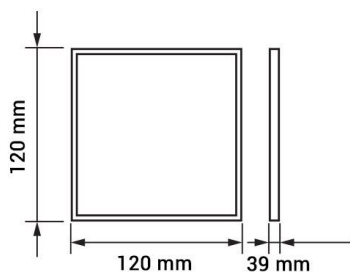

LED Surface Panel Square

Leistung

24W

Helle Farbe

Neutral
White
(NW)

CE

RoHS

Technische Spezifikationen

Katalognummer	DL2257
Beam angle	120°
Brand	Optonica
Catalogue number	DL2257
Color Code	845
Color Designation	Neutral White (NW)

Correlated Color Temperature	4500K
Dimmable	No
Energy Consumption	24 kWh/1000h
Energy Efficiency Label	A+
Flux	1680 lm
FLUX per watt	70lm/W
Input voltage	AC85-265V
Instant On	0.2s
IP	20
Items per box	10
Items per pack	1
Life span	25 000 Hours
Lumen maintenance at end of service life	70%
Material	Aluminium
Mercury Free	Yes
On/Off Cycles	100 000x
Operating Frequency	50-60Hz
Power	24W
Power Factor	0.5
Ra ≥	80
Size of package	310x305x45 mm
Size of product	300300x39 mm
Temperature	-30°C / +50°C
Warranty	2 Years
Wattage Equivalent	192W
Weight of Product	1.080 kg.