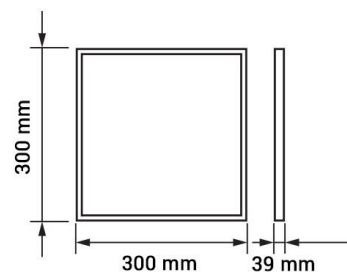

LED Surface Panel Square

Leistung

24W

Helle Farbe

Neutral
White
(NW)

CE

RoHS

Technische Spezifikationen

Katalognummer	DL2257
Beam angle	120°
Brand	Optonica
Catalogue number	DL2257
Color Code	845
Color Designation	Neutral White (NW)

Correlated Color Temperature	4500K
Dimmable	No
Energy Consumption	24 kWh/1000h
Energy Efficiency Label	A+
Flux	1680 lm
FLUX per watt	70lm/W
Input voltage	AC85-265V
Instant On	0.2s
IP	20
Items per box	10
Items per pack	1
Life span	25 000 Hours
Lumen maintenance at end of service life	70%
Material	Aluminium
Mercury Free	Yes
On/Off Cycles	100 000x
Operating Frequency	50-60Hz
Power	24W
Power Factor	0.5
Ra ≥	80
Size of package	310x305x45 mm
Size of product	300300x39 mm
Temperature	-30°C / +50°C
Warranty	2 Years
Wattage Equivalent	192W
Weight of Product	1.080 kg.