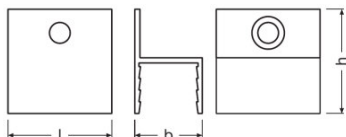

#### Dimensions & weight

Product weight	2.70 g
Length	20.0 mm
Width	13.1 mm
Height	20.0 mm

### Logistical Data

Product code	Product description	Packaging unit (Pieces/Unit)	Dimensions (length x width x height)	Volume	Gross weight
4052899452572	FX-LFDM -G1-BSL-12H13E9	Shipping carton box 400	240 mm x 200 mm x 165 mm	7.92 dm <sup>3</sup>	2880.00 g