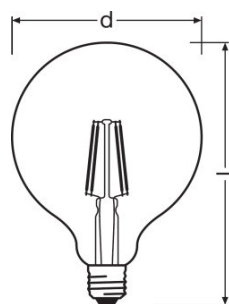

- LED lamps for line voltage
- Mercury-free lamps
- Lifetime: up to 15,000 h
- Beam angle: up to 360°

TECHNICAL DATA

Electrical data

Rated wattage	7.00 W
Nominal wattage	7.00 W
Nominal voltage	220...240 V
Operating frequency	50...60 Hz
Power factor λ	> 0.40
Claimed equiv. conventional lamp power	55 W

Light technical data

Warm-up time (60 %)	< 0.50 s
Starting time	< 0.5 s

Dimensions & weight

Overall length	178.0 mm
Diameter	125.0 mm
Outer bulb	G125
Length	178.0 mm

Temperatures & operating conditions

Maximum temperature at tc test point	55 °C
--------------------------------------	-------