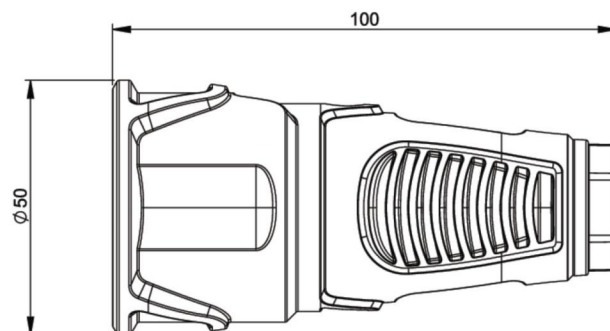

article#	2520-ss
article description	Taurus2 solid rubber safety connector nat IP20 (black)
description long	Safety connector series Taurus2 - solid rubber color (housing/ring): black/black material (housing/contact carrier): TPE/TPE earthing system: Austrian/German 16A/ 250V AC / 3p (2P+E), protection rating: IP20
GTIN (EAN)	9003399469091
country of origin	AT
customs number	85366990
net weight	0.074 kg
packaging quantity	20
minimum order quantity	200

ETIM 9.0	EC001327
Model	Coupler CEE 7/3 (Typ F)
Material	Full rubber
Material quality	Thermoplastic
For heavy conditions according to VDE	True
Degree of protection (IP)	IP20
Insert direction	Straight
Connection system	Screwed terminal
Colour	Black
Number of poles	3
Nominal voltage	250 V
Nominal current	16 A

K (cable Ø)	6-13 mm
wire flexible	1-2,5 mm ²
contact screws	80 Ncm
strain relief	110 Ncm
dismantling length	30 mm
stripping length	7 mm

<https://www.pcelectric.at/shop/en/?func=detail&artnr=2520-ss>