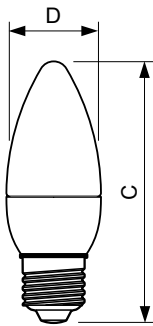

### Product data

General Information	
Cap base	E27 [ E27]
EU RoHS compliant	Yes
Nominal lifetime (nom.)	25000 h
Switching cycle	50,000X
Technical type	6-40W
Light Technical	
Colour Code	822-827 [ tunable warm white]
Luminous flux (nom.)	470 lm
Colour designation	Warm White (WW)
Correlated Colour Temperature (Nom)	- K
Luminous efficacy (rated) (nom.)	75 lm/W
Colour consistency	<6
Colour rendering index (nom.)	80

## Mechanical and Housing

Lamp Finish	Clear
Bulb shape	B38

## Dimensional drawing

Candle 220-240V 6W-40W 470lm 2700K E27 D

Product	D	C
MASTER LEDcandle DT 6-40W E27 B38 CL	38 mm	112 mm