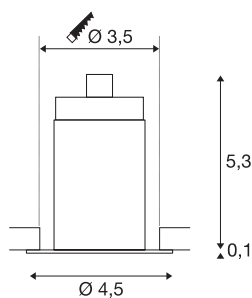

HORN MINI

recessed ceiling light, LED, 3000K, black, 12°

The rigid LED HORN MINI recessed spotlight is made using aluminium and is an LED light solution for situations where targeted accent lighting and a low installation depth are required. The warm white 1W power LED ensures the required light intensity. To operate the spotlight, a compatible constant current driver with 350mA is required. This light contains integrated LED light bulbs.

TECHNICAL DATA

Item no.	1000915
IP Code	IP 20
Assembly	Recessed
Assembly details	Ceiling,Wall
Secondary power / voltage	350 mA
Safety class	III
Wattage	1 W
Lumen	70 lm
Colour temperature	3000 Kelvin
Beam angle	12 °
Color	black
CRI	90
UGR ≤	19
LXXBXX data	L70B50
Service life	30000 h
Light distribution	rotational symmetric
Light outlet	direct
Height	5.4 cm
Diameter	4.5 cm
Net weight	0.054 kg
Gross weight	0.091 kg
Shape of cut-out	round

Installation depth	6 cm
Installation diameter	3.5 cm
BIG WHITE Page	218