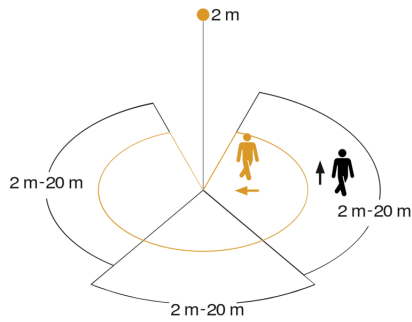

Motion detector

sensIQ

EVO black

EAN 4007841 029579

STEINEL[®]
PROFESSIONAL

Technical specifications

Type	Motion detectors	Reach, tangential	r = 20 m (1047 m ²)
Type of accessory	Corner adapter	Twilight setting TEACH	Yes
Dimensions (L x W x H)	144 x 113 x 172 mm	Twilight setting	2 – 2000 lx
Mains power supply	220 – 240 V / 50 – 60 Hz	Time setting	5 s – 15 Min.
Sensor Technology	passive infrared	Switching output 1, resistive	2500 W
Application, place	Indoors	Switching output 1, number of LEDs / fluorescent lamps	8 pcs.
Application, place, room	multi-storey car park, underground car park	Constant-lighting control	No
Installation site	wall, ceiling, corner	Basic light level function	No
Type of installation	Surface wiring	With remote control	Yes
Switching zones	1360 switching zones	Interconnection	Yes
Electronic scalability	No	IP rating	IP54
Mechanical scalability	Yes	Material	Plastic
Mounting height	2,00 – 5,00 m	Ambient temperature	-20 – 50 °C
Optimum mounting height	2 m	Colour	black
Detection angle	300 °	Colour, RAL	9005
Angle of aperture	90 °	IDs, certificates	VDE
Sneak-by guard	Yes	Manufacturer's Warranty	5 years
Capability of masking out individual segments	Yes	Version	black
Reach, detail	Reach adjustable from 2 - 20 m in 3 directions (100° in each)	PU1, EAN	4007841029579
Reach, radial	r = 4 m (42 m ²)		

Detection Zone

Mögliche Montagehöhe: 2,00 m – 5,00 m

Orange: radial

Schwarz: tangential

3 skallerbare Zonen

Dimension Drawing

Light without neutral conductor

Light with neutral conductor