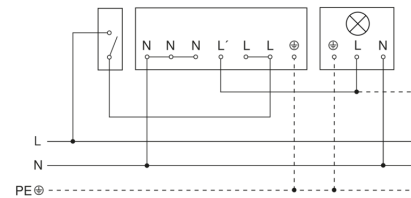

Detection Zone

Mögliche Montagehöhe: 2,00 m – 5,00 m

Orange: radial

Schwarz: tangential

3 skallerbare Zonen

Dimension Drawing

Light without neutral conductor

Light with neutral conductor

Connection using two-circuit switch for manual and automatic operation

Connection via a two-way switch for manual override and automatic operation