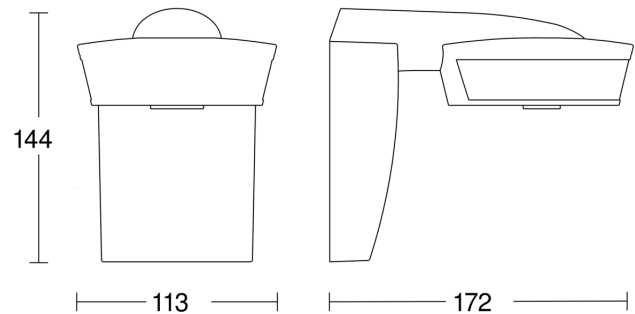

Motion detector

sensIQ

EVO black

EAN 4007841 029579

STEINEL[®]
PROFESSIONAL

Technical specifications

Type	Motion detectors	Reach, tangential	r = 20 m (1047 m ²)
Type of accessory	Corner adapter	Twilight setting TEACH	Yes
Dimensions (L x W x H)	144 x 113 x 172 mm	Twilight setting	2 – 2000 lx
Mains power supply	220 – 240 V / 50 – 60 Hz	Time setting	5 s – 15 Min.
Sensor Technology	passive infrared	Switching output 1, resistive	2500 W
Application, place	Indoors	Switching output 1, number of LEDs / fluorescent lamps	8 pcs.
Application, place, room	multi-storey car park, underground car park	Constant-lighting control	No
Installation site	wall, ceiling, corner	Basic light level function	No
Type of installation	Surface wiring	With remote control	Yes
Switching zones	1360 switching zones	Interconnection	Yes
Electronic scalability	No	IP rating	IP54
Mechanical scalability	Yes	Material	Plastic
Mounting height	2,00 – 5,00 m	Ambient temperature	-20 – 50 °C
Optimum mounting height	2 m	Colour	black
Detection angle	300 °	Colour, RAL	9005
Angle of aperture	90 °	IDs, certificates	VDE
Sneak-by guard	Yes	Manufacturer's Warranty	5 years
Capability of masking out individual segments	Yes	Version	black
Reach, detail	Reach adjustable from 2 - 20 m in 3 directions (100° in each)	PU1, EAN	4007841029579
Reach, radial	r = 4 m (42 m ²)		

Detection Zone

Mögliche Montagehöhe: 2,00 m – 5,00 m

Orange: radial

Schwarz: tangential

3 skallerbare Zonen

Dimension Drawing

Light without neutral conductor

Light with neutral conductor