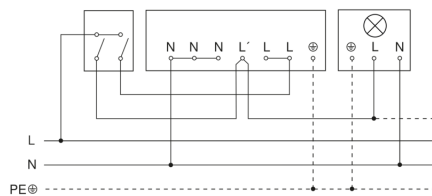

Detection Zone

Mögliche Montagehöhe: 2,00 m – 5,00 m

Orange: radial

Schwarz: tangential

3 skallerbare Zonen

Dimension Drawing

Light without neutral conductor

Light with neutral conductor

Connection using two-circuit switch for manual and automatic operation

Connection via a two-way switch for manual override and automatic operation