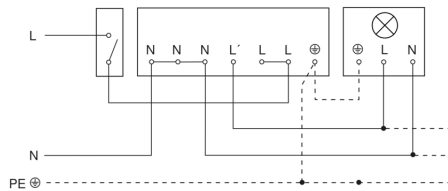

Detection Zone

Mögliche Montagehöhe: 2,00 m – 5,00 m

Orange: radial

Schwarz: tangential

3 skallerbare Zonen

Dimension Drawing

Light without neutral conductor

Light with neutral conductor

Connection using two-circuit switch for manual and automatic operation

Connection via a two-way switch for manual override and automatic operation