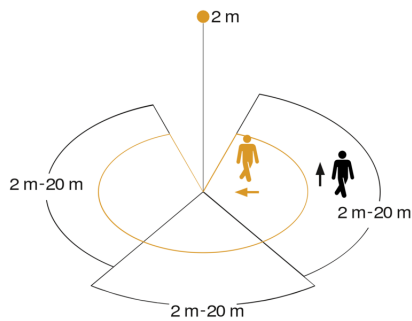

CE

Function description

The king of motion detectors. The revolutionary sensIQ for indoors and outdoors, ideal for building entrances, loading bays, for mounting heights of up to 5 m, quadruple sensor system for optimum surveillance over a 300° coverage angle, 20 m reach (tangential), reach setting to the accuracy of a metre in 3 independent directions, powerful relay for high switching capacity. Including remote control and corner wall mount.

Reach, detail	Reach adjustable from 2 - 20 m in 3 directions (100° in each)
Reach, radial	r = 20 m (1047 m²)
Reach, tangential	r = 20 m (1047 m²)
Twilight setting TEACH	Yes
Twilight setting	2 – 2000 lx
Time setting	5 s – 15 Min.
Constant-lighting control	No
Basic light level function	No
With remote control	Yes
Interconnection	Yes
IP rating	IP54
Material	Plastic
Ambient temperature	-20 – 50 °C
Colour	Anthracite
IDs, certificates	VDE
Manufacturer's Warranty	5 years
Version	Anthracite
PU1, EAN	4007841056636

Detection Zone

Mögliche Montagehöhe: 2,00 m – 5,00 m

Orange: radial

Schwarz: tangential

3 skallerbare Zonen

Dimension Drawing

Light without neutral conductor

Light with neutral conductor