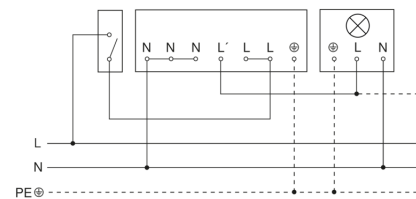

Detection Zone

Mögliche Montagehöhe: 2,00 m – 5,00 m

Orange: radial

Schwarz: tangential

3 skallerbare Zonen

Dimension Drawing

Light without neutral conductor

Light with neutral conductor

Connection using two-circuit switch for manual and automatic operation

Connection via a two-way switch for manual override and automatic operation