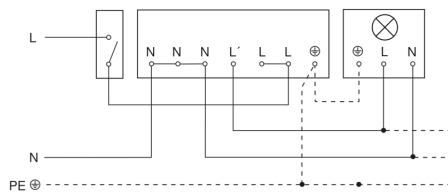

Detection Zone

Mögliche Montagehöhe: 2,00 m – 5,00 m

Orange: radial

Schwarz: tangential

3 skallerbare Zonen

Dimension Drawing

Light without neutral conductor

Light with neutral conductor

Connection using two-circuit switch for manual and automatic operation

Connection via a two-way switch for manual override and automatic operation