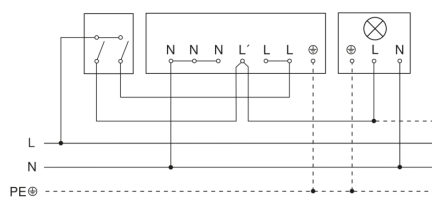

Detection Zone

Mögliche Montagehöhe: 2,00 m – 5,00 m

Orange: radial

Schwarz: tangential

3 skallerbare Zonen

Dimension Drawing

Light without neutral conductor

Light with neutral conductor

Connection using two-circuit switch for manual and automatic operation

Connection via a two-way switch for manual override and automatic operation