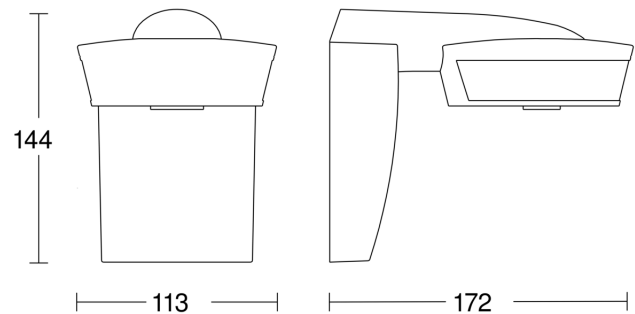

Technical specifications

Type	Motion detectors
Type of accessory	Corner adapter
Dimensions (L x W x H)	144 x 113 x 172 mm
Mains power supply	230 V / 50 – 60 Hz
Sensor Technology	passive infrared
Application, place	Indoors
Application, place, room	multi-storey car park, underground car park
Installation site	wall, ceiling, corner
Type of installation	Surface wiring
Switching zones	1360 switching zones
Electronic scalability	No
Mechanical scalability	Yes
Mounting height	2,00 – 5,00 m
Optimum mounting height	2 m
Detection angle	300 °
Angle of aperture	90 °
Sneak-by guard	Yes
Capability of masking out individual segments	Yes

Detection Zone

Mögliche Montagehöhe: 2,00 m – 5,00 m

Orange: radial

Schwarz: tangential

3 skallerbare Zonen

Dimension Drawing

Light without neutral conductor

Light with neutral conductor