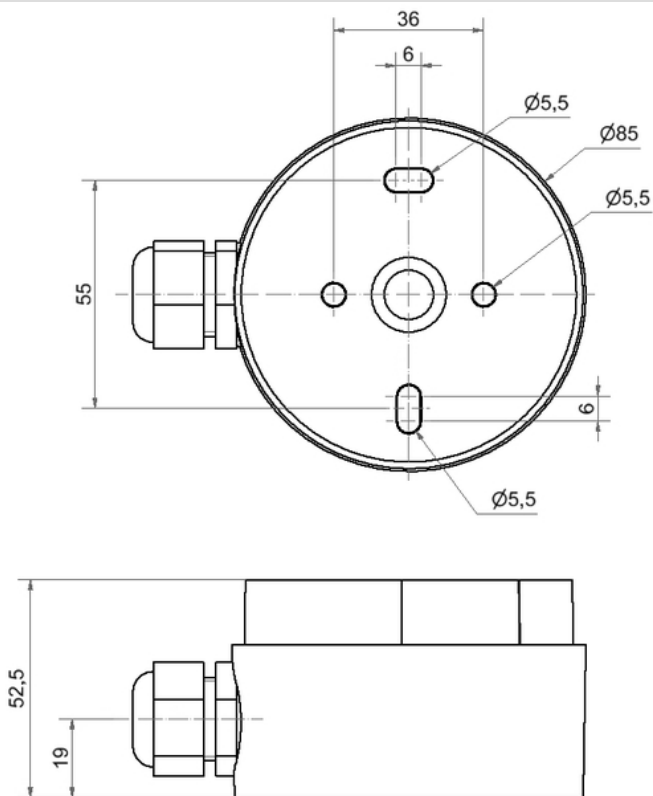

EvoSIGNAL / EvoSIGNAL Accessories

Midi Adaptador Rosca de cable GY

DRAWING

For additional installation and mounting information, refer to the appropriate user guide at www.werma.com. This printed copy is for information only and is subject to alteration.