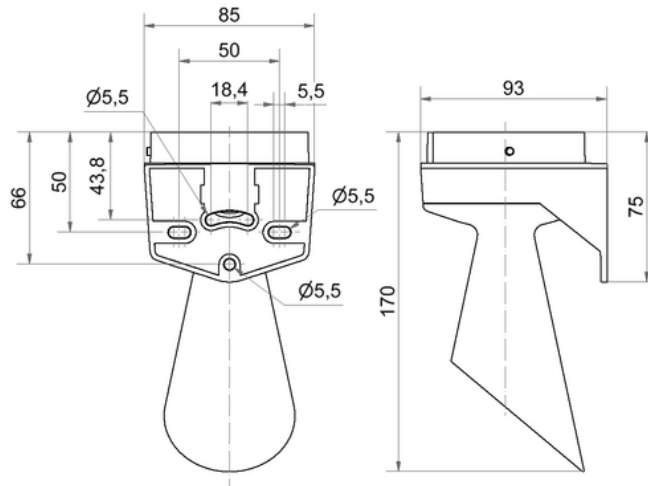

EvoSIGNAL / EvoSIGNAL Accessories
Midi Ángulo con Zumbador GY

Part No.: 261.700.03

MECHANICAL DATA	
Length	93 mm
Width	85 mm
Height	170 mm
Materials	PC/ABS
Housing colour	Gray
Protection category	IP66
Cable entry	Membrane grommet
Cable entry maximum	d = 9 mm
Type of fixing	Wall mounting
Working temperature minimum	-30°C
Working temperature maximum	+60°C
Weight with packaging	137 g
Product weight	127 g

ELECTRICAL DATA	
Pollution degree	3

DRAWING

! For additional installation and mounting information, refer to the appropriate user guide at www.werma.com. This printed copy is for information only and is subject to alteration.