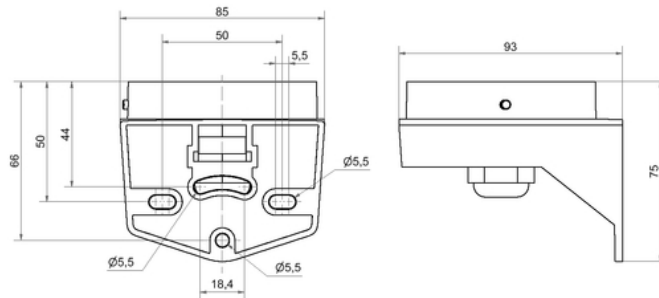

EvoSIGNAL / EvoSIGNAL Accessories
Midi Bracket Cable Gland RM GY

Part No.: 261.700.06

MECHANICAL DATA	
Length	93 mm
Width	85 mm
Height	75 mm
Materials	PC/ABS
Housing colour	Gray
Protection category	IP66
Cable entry	Screwed cable gland
Cable entry minimum	d = 8 mm
Cable entry maximum	d = 12 mm
Tension relief	Present (conforms to VDI)
Type of fixing	Wall mounting
Working temperature minimum	-30°C
Working temperature maximum	+60°C
Weight with packaging	105 g
Product weight	95 g

ELECTRICAL DATA	
Pollution degree	3

DRAWING

! For additional installation and mounting information, refer to the appropriate user guide at www.werma.com. This printed copy is for information only and is subject to alteration.