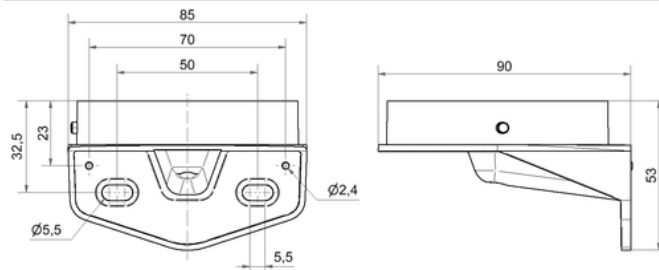

EvoSIGNAL / EvoSIGNAL Accessories  
**Midi Ángulo GY**

Part No.: 261.700.07

MECHANICAL DATA	
Length	90 mm
Width	85 mm
Height	53 mm
Materials	PC/ABS
Housing colour	Gray
Protection category	IP66
Cable entry	Through hole
Cable entry maximum	d = 9 mm
Type of fixing	Wall mounting
Working temperature minimum	-30°C
Working temperature maximum	+60°C
Weight with packaging	57 g
Product weight	47 g

ELECTRICAL DATA	
Pollution degree	3

**DRAWING**

! For additional installation and mounting information, refer to the appropriate user guide at [www.werma.com](http://www.werma.com). This printed copy is for information only and is subject to alteration.