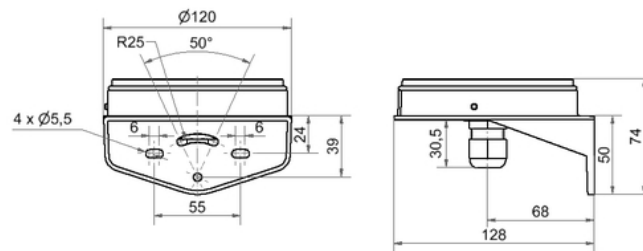

EvoSIGNAL / EvoSIGNAL Accessories  
**Maxi Ángulo Rosca de cable GY**

Part No.: 262.700.06

MECHANICAL DATA	
Width	120 mm
Height	74 mm
Materials	PC/ABS
Housing colour	Gray
Protection category	IP66
Cable entry	Screwed cable gland
Cable entry minimum	d = 8 mm
Cable entry maximum	d = 12 mm
Tension relief	Present (conforms to VDI)
Type of fixing	Wall mounting
Working temperature minimum	-30°C
Working temperature maximum	+60°C
Weight with packaging	122 g
Product weight	114 g

ELECTRICAL DATA	
Pollution degree	3

**DRAWING**

! For additional installation and mounting information, refer to the appropriate user guide at [www.werma.com](http://www.werma.com). This printed copy is for information only and is subject to alteration.