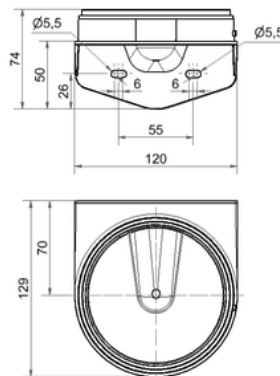

EvoSIGNAL / EvoSIGNAL Accessories

Maxi Ángulo GY

Part No.: 262.700.07

MECHANICAL DATA	
Width	120 mm
Height	74 mm
Materials	PC/ABS
Housing colour	Gray
Protection category	IP66
Cable entry	Through hole
Cable entry maximum	d = 9 mm
Type of fixing	Wall mounting
Working temperature minimum	-30°C
Working temperature maximum	+60°C
Weight with packaging	128 g
Product weight	120 g

ELECTRICAL DATA	
Pollution degree	3

DRAWING

! For additional installation and mounting information, refer to the appropriate user guide at www.werma.com. This printed copy is for information only and is subject to alteration.