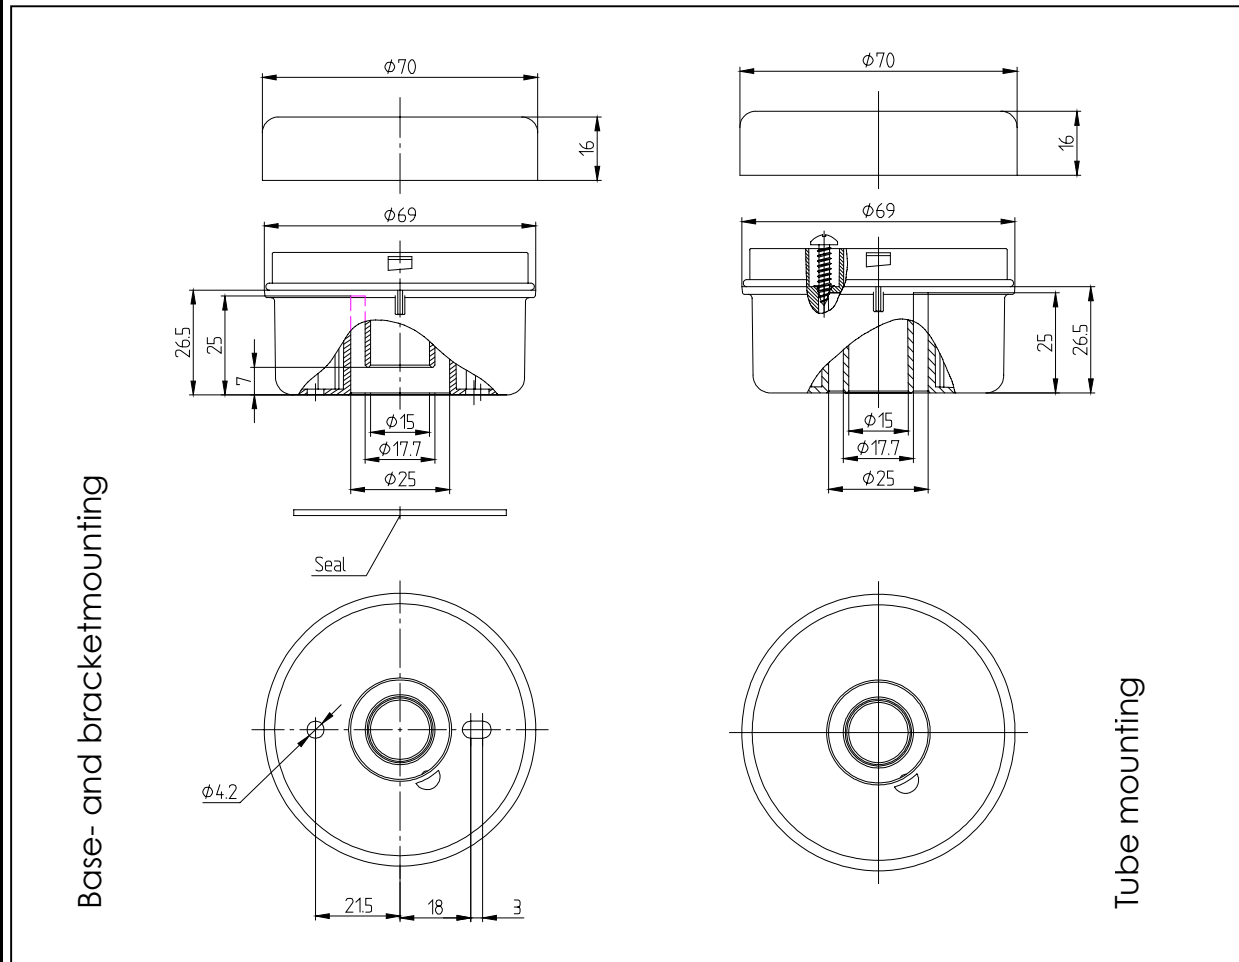

Terminal element 640 Screw

(provisional technical data sheet)

WERMA Signaltechnik
GmbH + Co.
Dürbheimer Straße 15
D-78604 Rietheim-Weilheim
Phone 0049/7424/9557-0
Fax 0049/7424/9557-44

Mechanical specifications:

Material: PA GF - black
Seal: premounted with each element

Terminal: M3 clamps, $\leq 2,5\text{mm}^2$, $\leq 0,4\text{Nm}$
AWG 18 to AWG 14

Order-No.:

640 830 00 Terminal element (screw) for tube
mounting with cap
640 820 00 Terminal element (screw) for
base and bracket mounting with
cap and seal

Further specifications:

Protection rating: IP 65 when mounted

Mass:

640.830.00 Terminal element for tube
mounting
with cap
ca. 84g
640.820.00 Terminal element for base and
bracket mounting with cap and
seal
ca. 83g

Regulations: Conform to current
EC-regulations.
UL-listed.

All specifications refer to Unenn and room temperature!

	Drawn up	proved	released	Data-sheet-No.
Name	E. Rudischhauser	S. Neumann	H. Elsäßer	000 640 501
Date	2001-10-30	2001-11-06	2001-11-09	Page 1 of 1