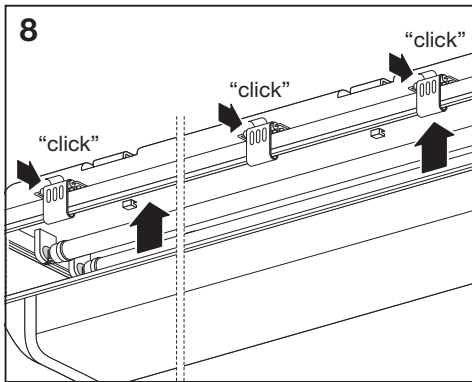

3c

	B10	B16	C10	C16
SUBMARINE THRUWIRING120CM 15W 840GR	90	150	70	110
SUBMARINE THRUWIRING150CM 19W 840GR	70	120	55	85

4

5

6

	EAN	This product contains a light source of energy efficiency class	Contained Light Source
SUBMARINE THRUWIRING120CM 15W 840GR	4058075576438	E	
SUBMARINE THRUWIRING150CM 19W 840GR	4058075576452	E	