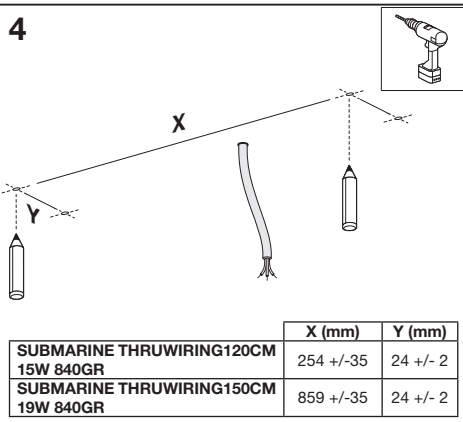

SUBMARINE® THROUGH WIRING

	EAN	W	Lumen module lm	Lumen output lm	K	IP	°C (°C)	V~	mA	Hz	DF	👤
SUBMARINE THRUWIRING120CM 15W 840GR	4058075576438	15	1800	1600	4000	65	-20...+35	220-240	77	50/60	>0.9	1.12 kg
SUBMARINE THRUWIRING150CM 19W 840GR	4058075576452	19	2200	1900	4000	65	-20...+35	220-240	94	50/60	>0.9	1.38 kg

3c

	B10	B16	C10	C16
SUBMARINE THRUWIRING120CM 15W 840GR	90	150	70	110
SUBMARINE THRUWIRING150CM 19W 840GR	70	120	55	85

4

5

6

	EAN	This product contains a light source of energy efficiency class	Contained Light Source
SUBMARINE THRUWIRING120CM 15W 840GR	4058075576438	E	
SUBMARINE THRUWIRING150CM 19W 840GR	4058075576452	E	