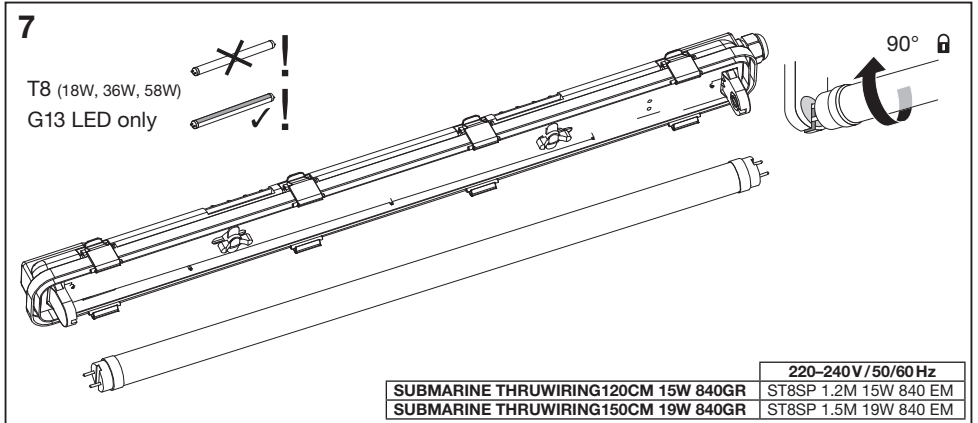

SUBMARINE® THROUGH WIRING

	EAN	W	Lumen module lm	Lumen output lm	K	IP	°C (°C)	V~	mA	Hz	DF	👤
SUBMARINE THRUWIRING120CM 15W 840GR	4058075576438	15	1800	1600	4000	65	-20...+35	220-240	77	50/60	>0.9	1.12 kg
SUBMARINE THRUWIRING150CM 19W 840GR	4058075576452	19	2200	1900	4000	65	-20...+35	220-240	94	50/60	>0.9	1.38 kg

3c

	B10	B16	C10	C16
SUBMARINE THRUWIRING120CM 15W 840GR	90	150	70	110
SUBMARINE THRUWIRING150CM 19W 840GR	70	120	55	85

4

5

6

	EAN	This product contains a light source of energy efficiency class	Contained Light Source
SUBMARINE THRUWIRING120CM 15W 840GR	4058075576438	E	
SUBMARINE THRUWIRING150CM 19W 840GR	4058075576452	E	