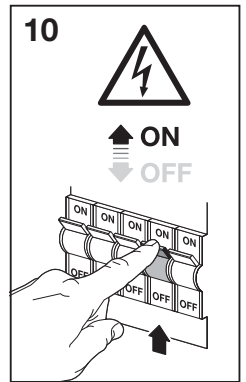

3c

	B10	B16	C10	C16
SUBMARINE THRUWIRING120CM 15W 840GR	90	150	70	110
SUBMARINE THRUWIRING150CM 19W 840GR	70	120	55	85

4

5

6

	EAN	This product contains a light source of energy efficiency class	Contained Light Source
SUBMARINE THRUWIRING120CM 15W 840GR	4058075576438	E	
SUBMARINE THRUWIRING150CM 19W 840GR	4058075576452	E	