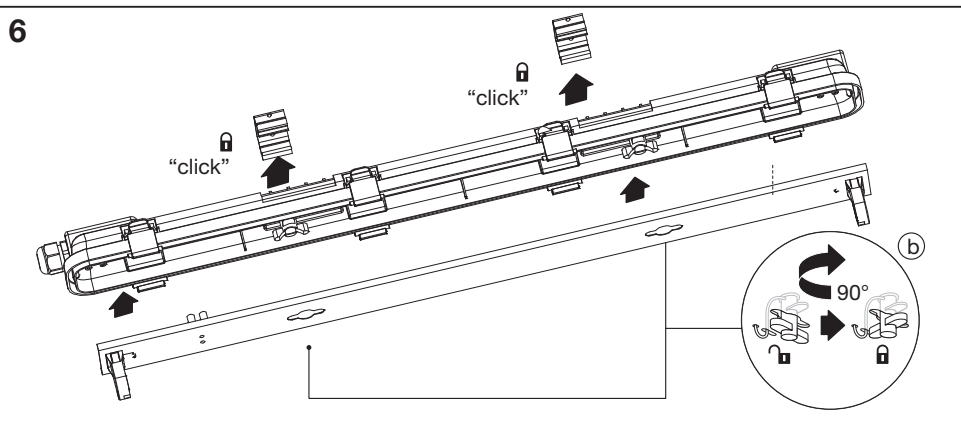

SUBMARINE® THROUGH WIRING

	EAN	W	Lumen module lm	Lumen output lm	K	IP	°C (°C)	V~	mA	Hz	DF	👤
SUBMARINE THRUWIRING120CM 15W 840GR	4058075576438	15	1800	1600	4000	65	-20...+35	220-240	77	50/60	>0.9	1.12 kg
SUBMARINE THRUWIRING150CM 19W 840GR	4058075576452	19	2200	1900	4000	65	-20...+35	220-240	94	50/60	>0.9	1.38 kg

3c

	B10	B16	C10	C16
SUBMARINE THRUWIRING120CM 15W 840GR	90	150	70	110
SUBMARINE THRUWIRING150CM 19W 840GR	70	120	55	85

4

5

6

	EAN	This product contains a light source of energy efficiency class	Contained Light Source
SUBMARINE THRUWIRING120CM 15W 840GR	4058075576438	E	
SUBMARINE THRUWIRING150CM 19W 840GR	4058075576452	E	