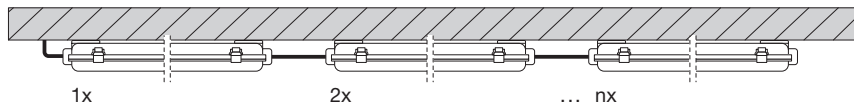

SUBMARINE® THROUGH WIRING

	EAN	W	Lumen module lm	Lumen output lm	K	IP	°C (°C)	V~	mA	Hz	DF	👤
SUBMARINE THRUWIRING120CM 15W 840GR	4058075576438	15	1800	1600	4000	65	-20...+35	220-240	77	50/60	>0.9	1.12 kg
SUBMARINE THRUWIRING150CM 19W 840GR	4058075576452	19	2200	1900	4000	65	-20...+35	220-240	94	50/60	>0.9	1.38 kg

3c

	B10	B16	C10	C16
SUBMARINE THRUWIRING120CM 15W 840GR	90	150	70	110
SUBMARINE THRUWIRING150CM 19W 840GR	70	120	55	85

4

5

6

	EAN	This product contains a light source of energy efficiency class	Contained Light Source
SUBMARINE THRUWIRING120CM 15W 840GR	4058075576438	E	
SUBMARINE THRUWIRING150CM 19W 840GR	4058075576452	E	