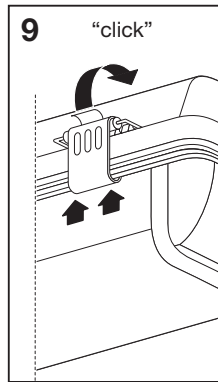

3c

	B10	B16	C10	C16
SUBMARINE THRUWIRING120CM 15W 840GR	90	150	70	110
SUBMARINE THRUWIRING150CM 19W 840GR	70	120	55	85

4

5

6

	EAN	This product contains a light source of energy efficiency class	Contained Light Source
SUBMARINE THRUWIRING120CM 15W 840GR	4058075576438	E	
SUBMARINE THRUWIRING150CM 19W 840GR	4058075576452	E	