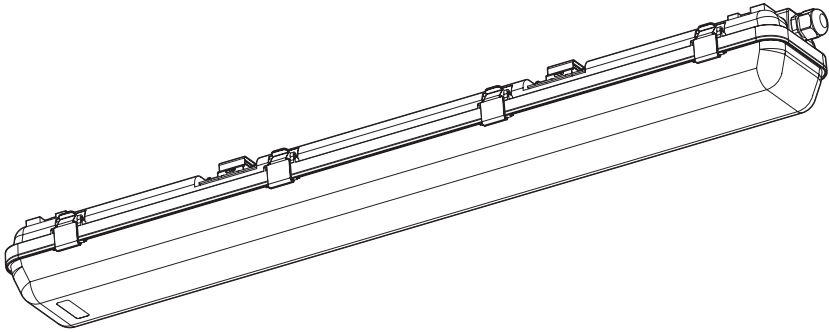

SUBMARINE® THROUGH WIRING

	EAN	W	Lumen module lm	Lumen output lm	K	IP	°C (°C)	V~	mA	Hz	DF	👤
SUBMARINE THRUWIRING120CM 15W 840GR	4058075576438	15	1800	1600	4000	65	-20...+35	220-240	77	50/60	>0.9	1.12 kg
SUBMARINE THRUWIRING150CM 19W 840GR	4058075576452	19	2200	1900	4000	65	-20...+35	220-240	94	50/60	>0.9	1.38 kg

3c

	B10	B16	C10	C16
SUBMARINE THRUWIRING120CM 15W 840GR	90	150	70	110
SUBMARINE THRUWIRING150CM 19W 840GR	70	120	55	85

4

5

6

	EAN	This product contains a light source of energy efficiency class	Contained Light Source
SUBMARINE THRUWIRING120CM 15W 840GR	4058075576438	E	
SUBMARINE THRUWIRING150CM 19W 840GR	4058075576452	E	