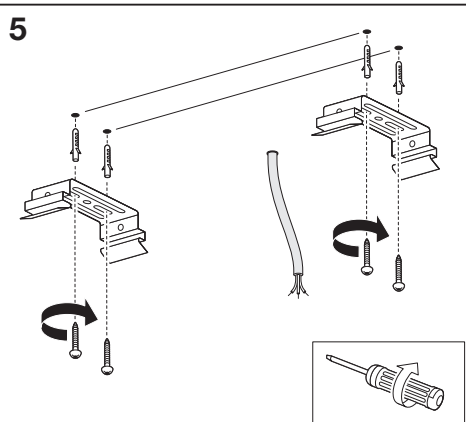

3c

	B10	B16	C10	C16
SUBMARINE THRUWIRING120CM 15W 840GR	90	150	70	110
SUBMARINE THRUWIRING150CM 19W 840GR	70	120	55	85

4

5

6

	EAN	This product contains a light source of energy efficiency class	Contained Light Source
SUBMARINE THRUWIRING120CM 15W 840GR	4058075576438	E	
SUBMARINE THRUWIRING150CM 19W 840GR	4058075576452	E	