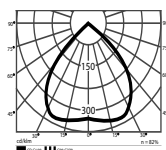

Kompakt fénycsöves süllyesztett mélysugárzó négyzetletű reflektorral

Compact fluorescent tubes recessed downlights with square reflector