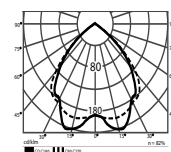

CL-YDT

Kompakt fénycsöves süllyesztett mélysugárzók "TURBO" fényterelő ráccsal
Compact fluorescent tubes recessed downlights "TURBO"