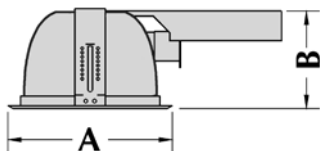

Kompakt fénycsöves süllyesztett mélysugárzó négyzetletű reflektorral

Compact fluorescent tubes recessed downlights with square reflector

IP 20

A lámpatest a mellékelt rúgók lehúzásával rögzíthető az álmennyezethez. / Installation: By pushing down the attached side spring clips.

Típus / Type	Teljesítmény / Power (W)	Fényforrás / Lamp (LBS)	Méret / Dimensions - AxB (mm)	Kivágás / Cut-out (mm)	Tömeg / Weight (kg)
YD-R218-...-1	2 x 18	TC-DEL	□192 x 140	□ 162	1,8
YD-R226-...-1	2 x 26	TC-DEL	□227 x 110	□ 197	2,0
YD-R232-...-1	2 X 32	TC-TEL	□260 x 180	□ 230	2,3
YD-R242-...-1	2 x 42	TC-TEL	□260 x 180	□ 230	2,3

Gyűrűválaszték: (szín - rendelési kód) / Ceiling rings: (colour - ordering code)

Rendelhető / Accessories

Előtt / Control Gear

Elektronikus előtt

Elektronikus előtt

Elektronikus előtt

Elektronikus előtt

Szabályozás / DIM

standard ECG

1-10V ECG

Touch/Switch DIM

DALI ECG

Rendelési kód / Code

35

45

46

48

hu

en

Szerkezeti kialakítás: Mélysugárzó négyzetletű reflektorral, vízszintes fénycsőelrendezéssel. Horganyzott acéllemez ház, szinterezett vagy galvanizált alumínium mennyezeti gyűrű. Optikai rendszer: Magasfénű vagy selyemmatt, négyzetletű, alumínium reflektor. Rögzítés: A lámpatesthez csatolt rugóelemek egyszerű lehúzásával. Bekötés: Bekötés kész, 3 pólusú sorkapocs (2,5 mm² vezeték méretig), beleértve a földelővezetékét. A lámpatestek átmenő kábelezésre alkalmasak. Védettség: IP20 Alkalmazás: Üzlethelyiségek, áruházak, kiállító helyiségek.

Construction: Zinc electro-plated steel sheet body, powder coated or electro-plated aluminium ceiling ring. Optical system: Specular or semi specular, square aluminium reflector. horizontal light source position. Installation: By pushing down the attached side spring clips.

Connection: 3 way push-wire LNE terminal block (upto 2,5 mm² wire dia.). Luminaires are suitable for through-wiring. Protection grade: IP20

Application: Retail areas, stores, exhibition areas, corridors, entrance areas.